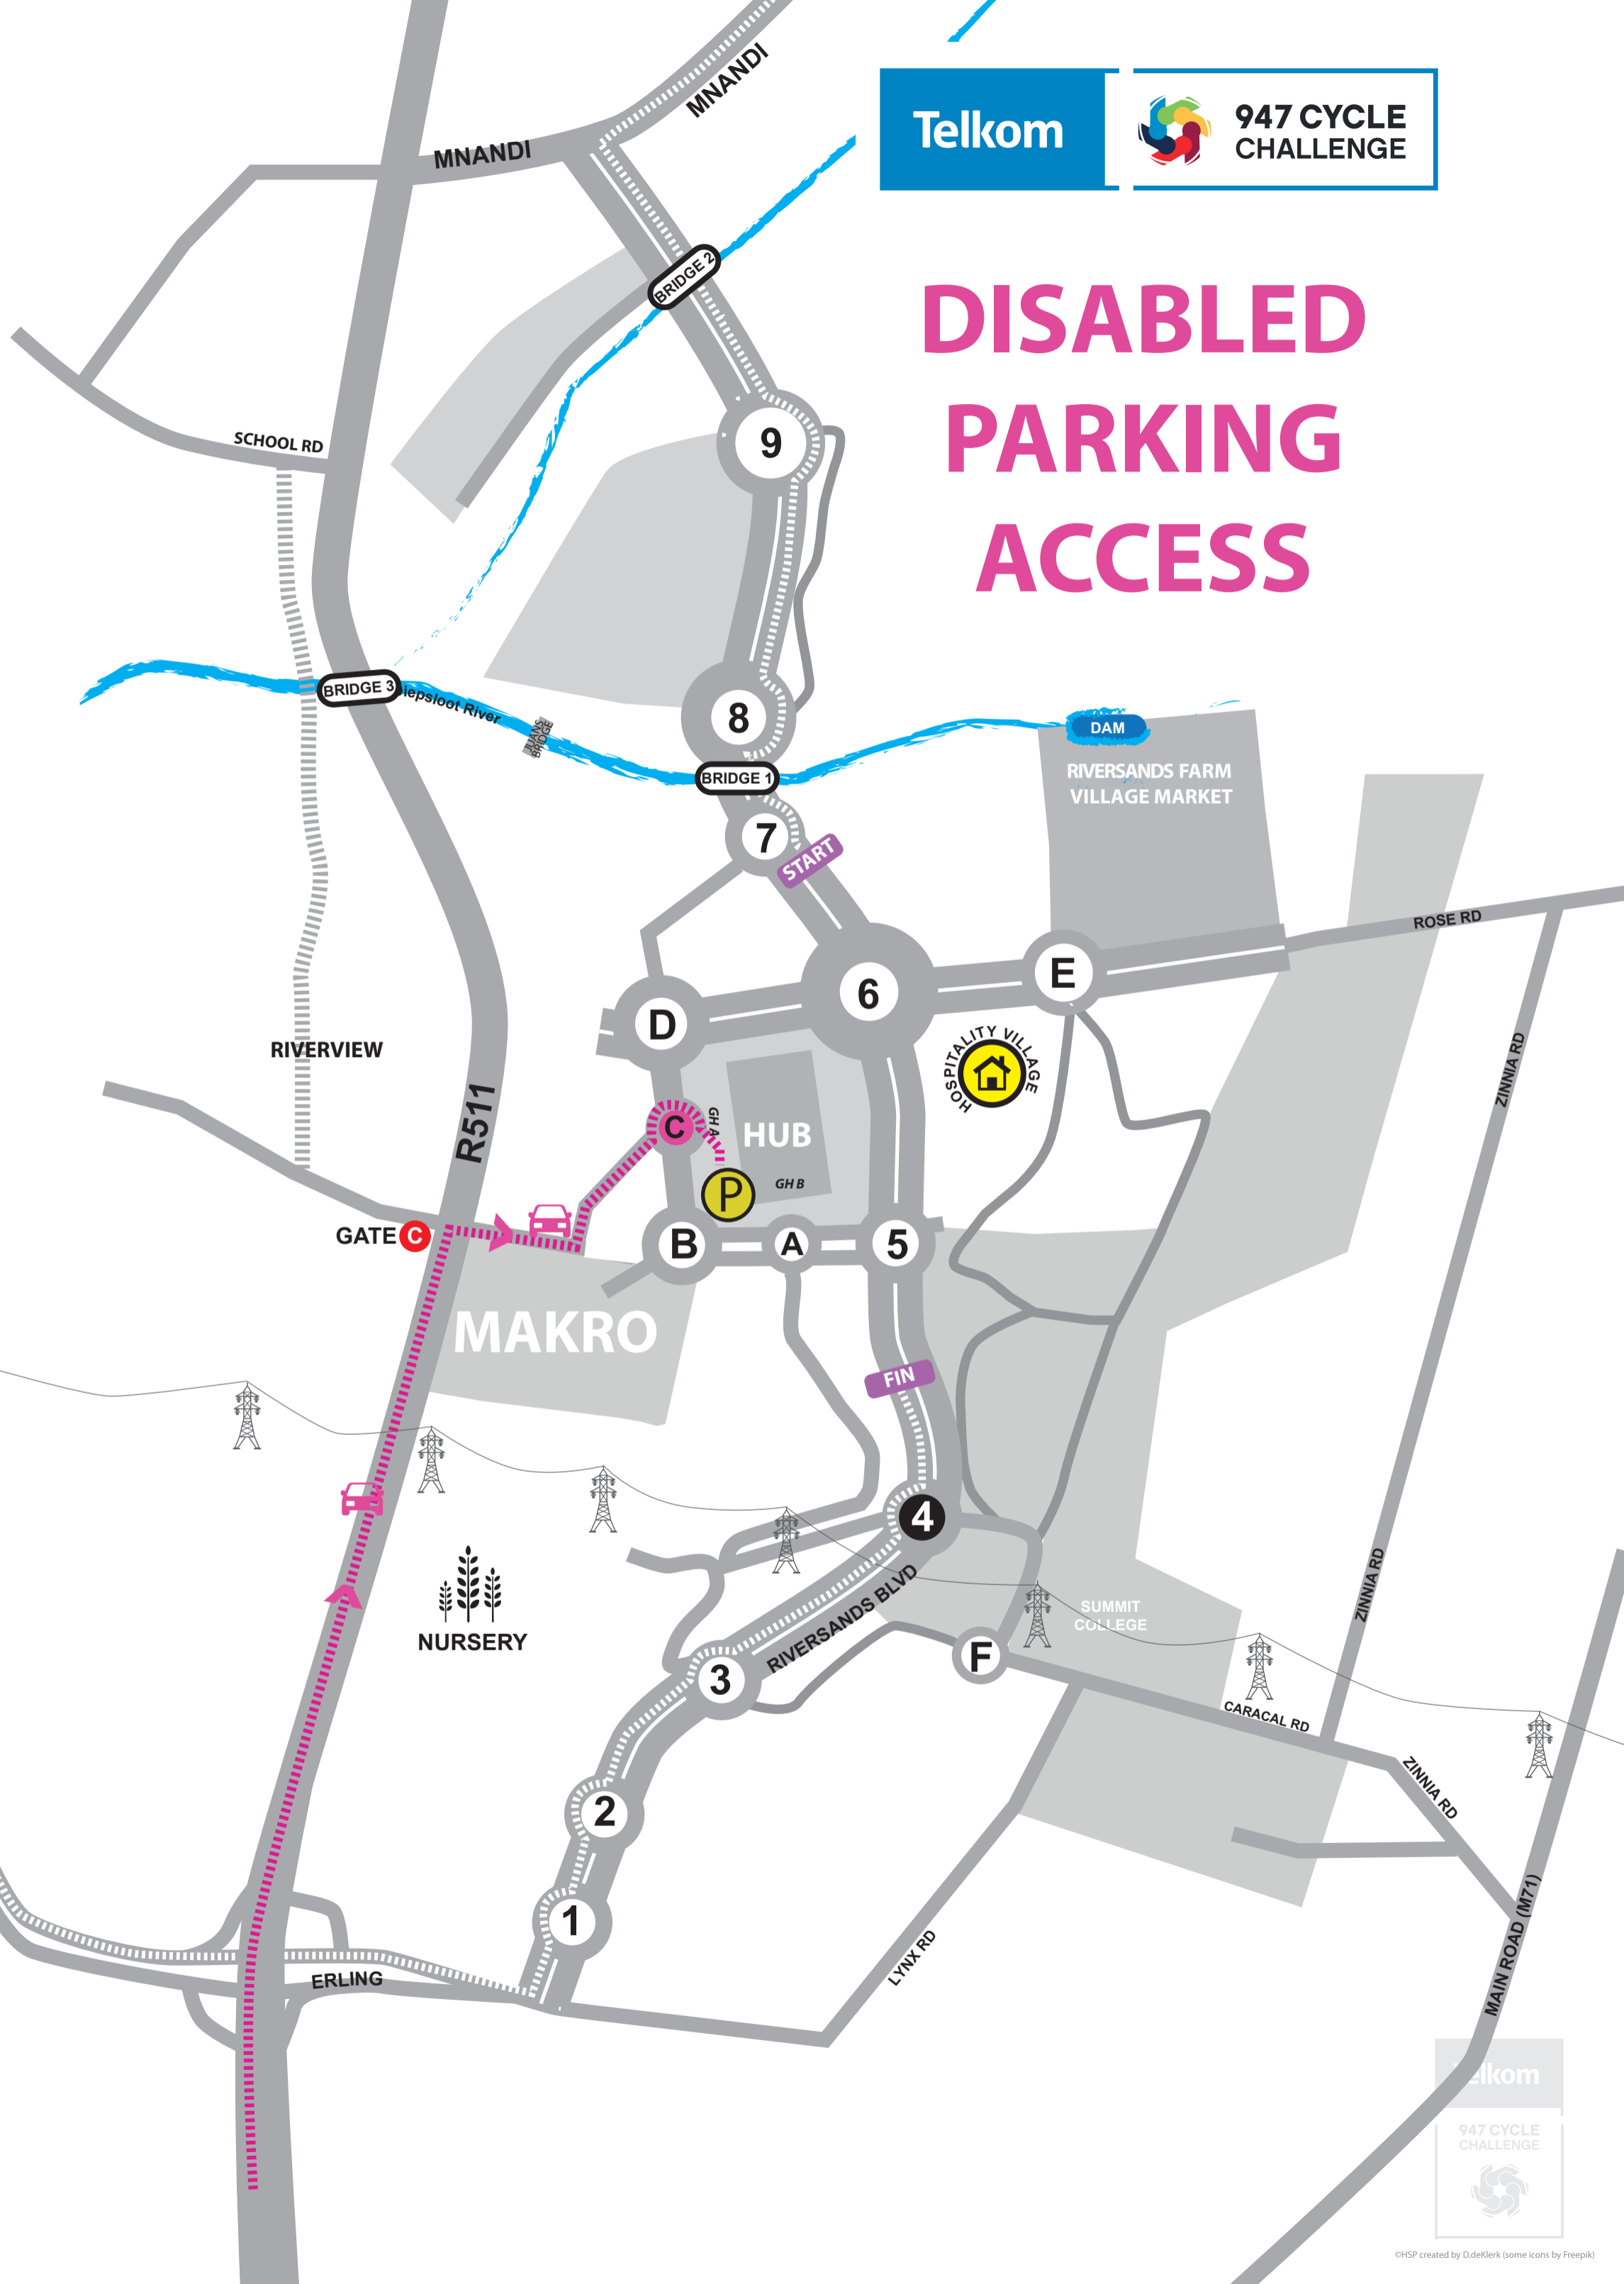

Telkom

947 CYCLE CHALLENGE

DISABLED PARKING ACCESS

©HSP created by D.deKlerk (some icons by Freepik)