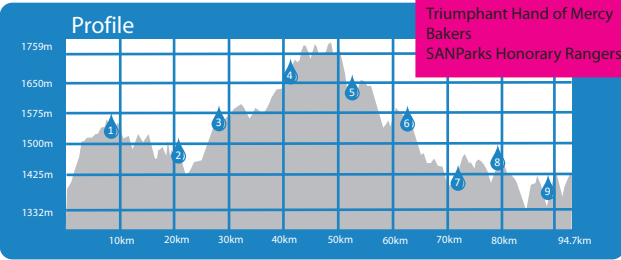

These times are subject to change

Cut Off Details	
A	24.20KM at 11:33
B	27.50KM at 11:46
C	41.30KM at 12:41
D	53.70KM at 13:31
E	62.30KM at 14:05
WP7	71.10KM at 14:40
F	79.00KM at 15:30

- 947 Telkom
- Love Life; Gift Life
- Adopt-a-School Foundation
- Adora-Bull Terrier rescue
- PJAM
- San Salvador Home
- Teddy Bear Foundation
- Just the One
- CHOC Cows
- The Click Foundation
- Triumphant Hand of Mercy
- Bakers
- SANParks Honorary Rangers

Key

- Direction of Cyclists
- Blue line Highways
- WP 7 Water Point
- KOM/QOM King and Queen of the Mountain
- Distance betw. cut offs
- ✳ Halfway - M1S/CarrSt

Terrain Key

- Green Flat/Downhill
- Yellow Rolling
- Red Climb

PZ - Powerzones on Route