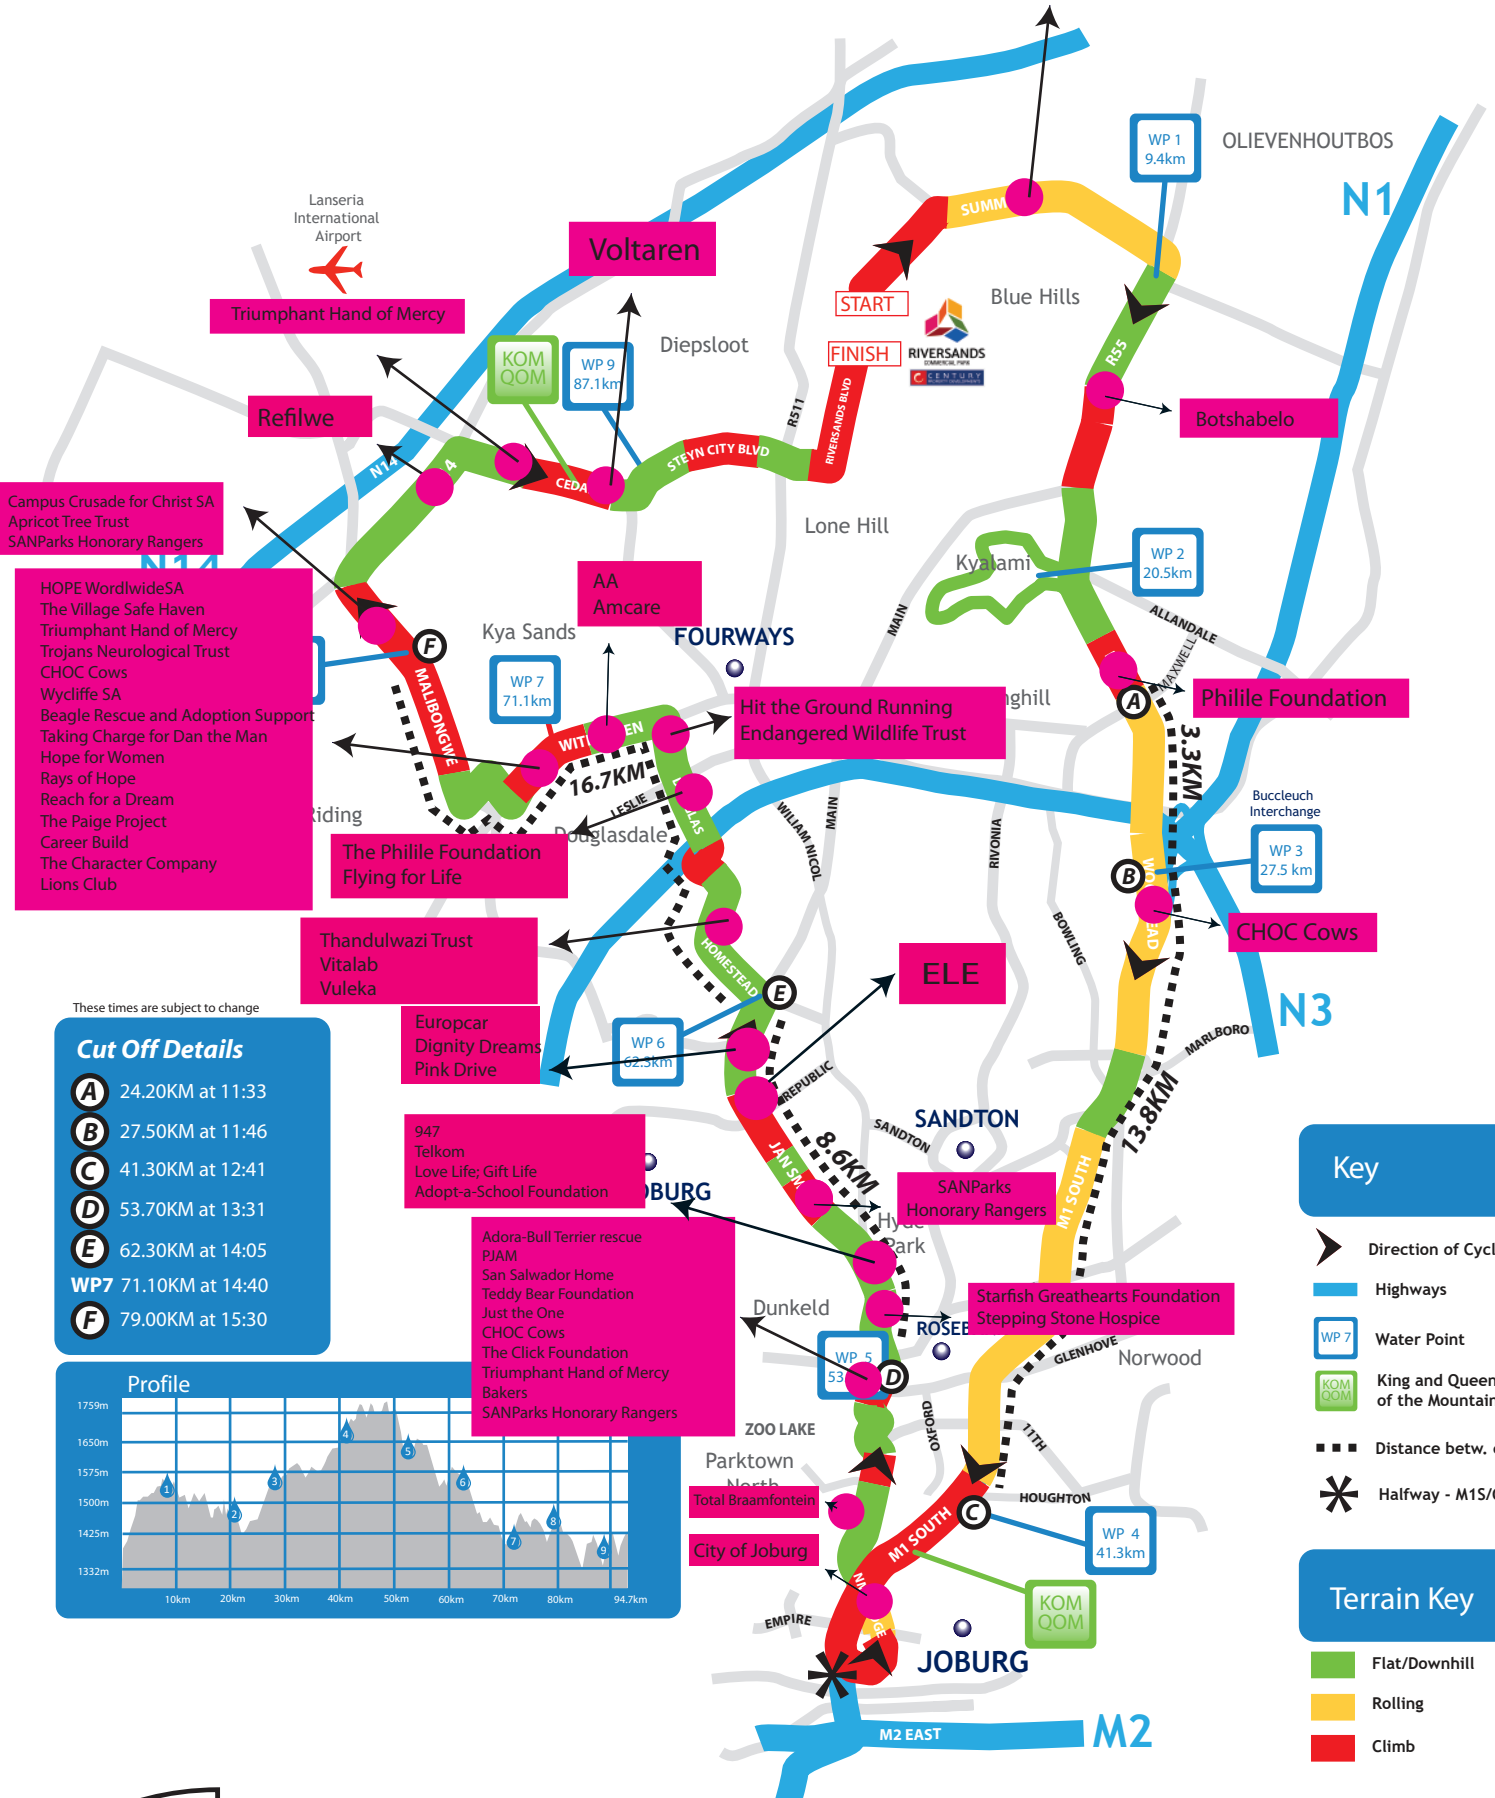

Moove n Groove

- Campus Crusade for Christ SA
- Apricot Tree Trust
- SANParks Honorary Rangers
- HOPE WorldwideSA
- The Village Safe Haven
- Triumphant Hand of Mercy
- Trojans Neurological Trust
- CHOC Cows
- Wycliffe SA
- Beagle Rescue and Adoption Support
- Taking Charge for Dan the Man
- Hope for Women
- Rays of Hope
- Reach for a Dream
- The Paige Project
- Career Build
- The Character Company
- Lions Club

These times are subject to change

Cut Off Details	
A	24.20KM at 11:33
B	27.50KM at 11:46
C	41.30KM at 12:41
D	53.70KM at 13:31
E	62.30KM at 14:05
WP7	71.10KM at 14:40
F	79.00KM at 15:30

- 947 Telkom
- Love Life; Gift Life
- Adopt-a-School Foundation
- Adora-Bull Terrier rescue
- PJAM
- San Salvador Home
- Teddy Bear Foundation
- Just the One
- CHOC Cows
- The Click Foundation
- Triumphant Hand of Mercy
- Bakers
- SANParks Honorary Rangers

Key

- Direction of Cyclists
- Blue line Highways
- WP 7 Water Point
- KOM/QOM King and Queen of the Mountain
- Distance betw. cut offs
- ✳ Halfway - M1S/CarrSt

Terrain Key

- Green Flat/Downhill
- Yellow Rolling
- Red Climb

PZ - Powerzones on Route